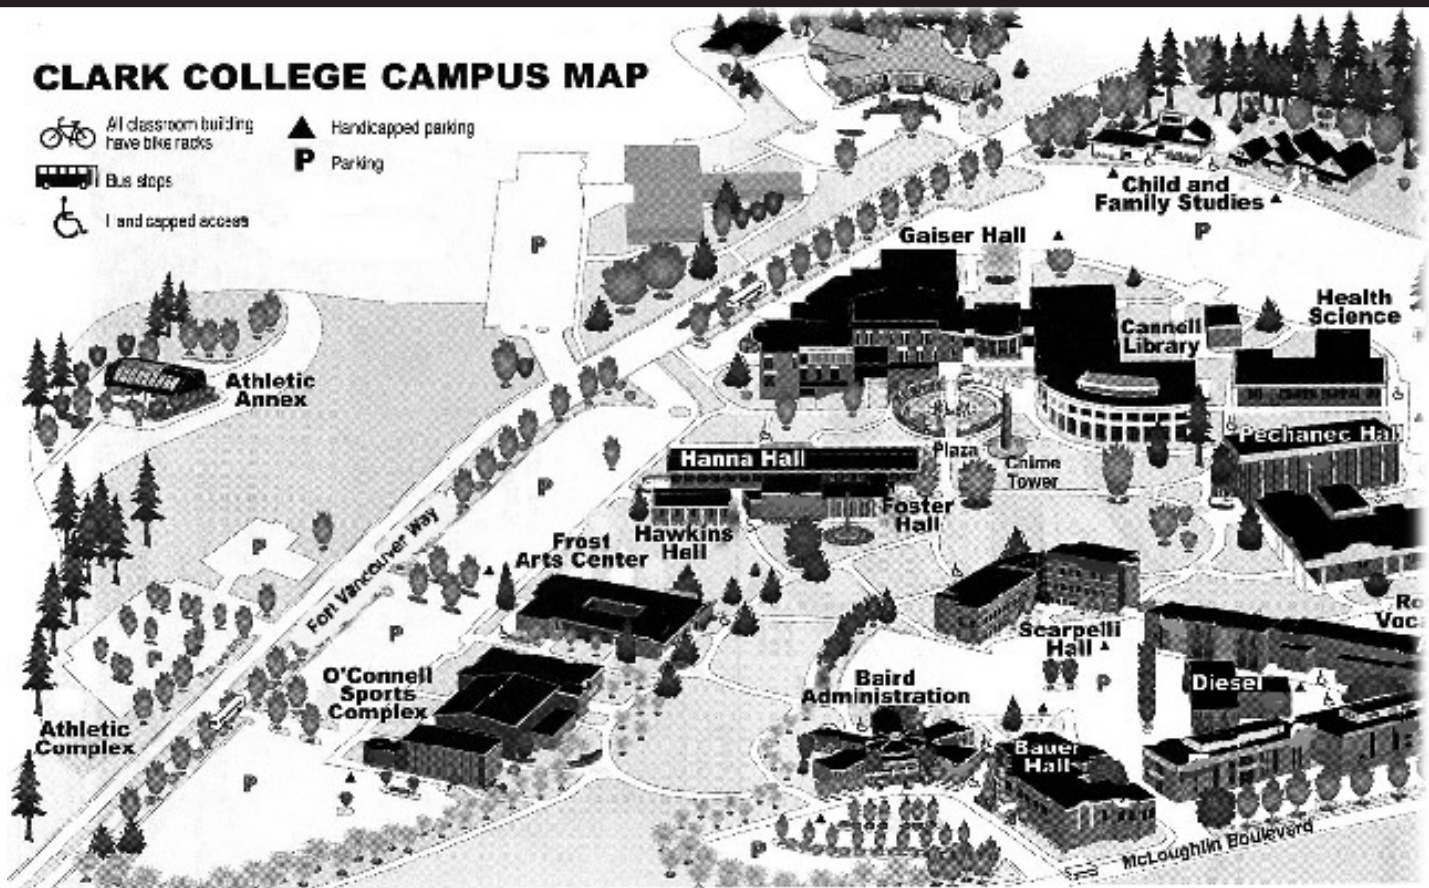

# CLARK COLLEGE CAMPUS MAP

- All classroom building have bike racks
- Bus stops
- Handicapped access
- Handicapped parking
- Parking

**WSAME Annual Fall Conference: Gaiser Hall**  
 Parking: Free

## Vancouver Map

**Clark College**  
 1800 E. McLoughlin Blvd  
 Vancouver, WA.